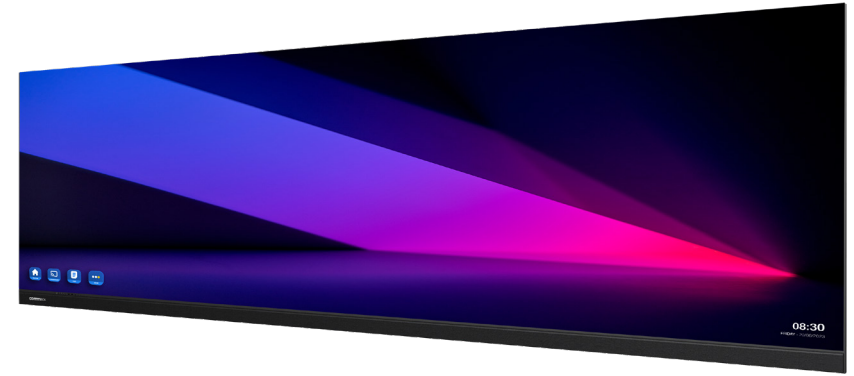

# CommBox LED Board 32:9

## SPECIFICATIONS

SKU	CBLB19912	CBLB24915	CBLB29919
SKU - Impact Resistant	CBLB19912-APL	CBLB24915-APL	CBLB29919-APL
Sizes	199"	249"	299"
Pixel Pitch	1.2mm	1.5mm	1.9mm
Brightness (nits)	100-550	100-550	100-550
Panel Resolution	3840 x 1080	3840 x 1080	3840 x 1080
Aspect Ratio	32:9	32:9	32:9
Panel Weight	175kg	265kg	375kg
Average Power (kw)	0.74kw	1.49kw	2.26kw
Power Consumption (kw)	1.85kw	4.38kw	5.66kw
LED Lifespan	≥100,000hrs	≥100,000hrs	≥100,000hrs
Service Access	Front	Front	Front
LED Configuration	SMD	SMD	SMD
View Angle Horizontal	170°	170°	170°
View Angle Vertical	170°	170°	170°
Viewing Size (mm)	4880 x 1372	6100 x 1715	7320 x 2058
Physical Size (mm)	4894 x 1489 x 31	6114 x 1832 x 31	7334 x 2175 x 31
Screen Thickness (mm)	31mm	31mm	31mm
Viewing Distance	2.5m +	2.8m +	3.8m +
Contrast	6500:1	6500:1	6500:1
Colour Temperature	2300-9300K (adjustable)	2300-9300K (adjustable)	2300-9300K (adjustable)
Frame Material	Magnalium	Magnalium	Magnalium
Installation	Wall	Wall	Wall