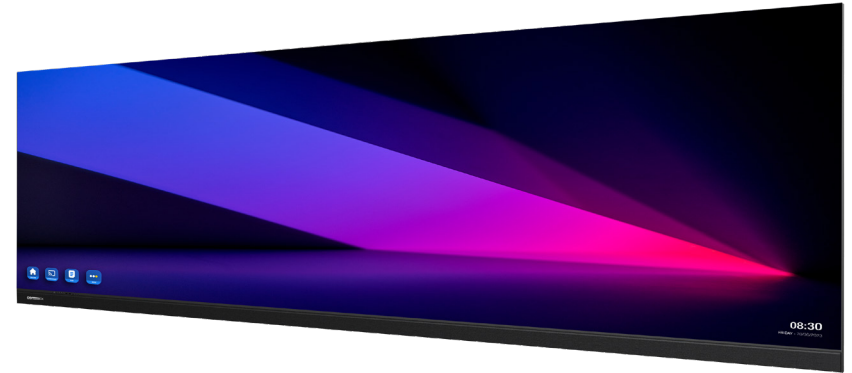

# CommBox LED Board 32:9

## SPECIFICATIONS

SKU	CBLB19912	CBLB24915	CBLB29919
SKU - Impact Resistant	CBLB19912-APL	CBLB24915-APL	CBLB29919-APL
Sizes	199"	249"	299"
Pixel Pitch	1.2mm	1.5mm	1.9mm
Brightness (nits)	100-550	100-550	100-550
Panel Resolution	3840 x 1080	3840 x 1080	3840 x 1080
Aspect Ratio	32:9	32:9	32:9
Panel Weight	175kg	265kg	375kg
Average Power (kw)	0.74kw	1.49kw	2.26kw
Power Consumption (kw)	1.85kw	4.38kw	5.66kw
LED Lifespan	≥100,000hrs	≥100,000hrs	≥100,000hrs
Service Access	Front	Front	Front
LED Configuration	SMD	SMD	SMD
View Angle Horizontal	170°	170°	170°
View Angle Vertical	170°	170°	170°
Viewing Size (mm)	4880 x 1372	6100 x 1715	7320 x 2058
Physical Size (mm)	4894 x 1489 x 31	6114 x 1832 x 31	7334 x 2175 x 31
Screen Thickness (mm)	31mm	31mm	31mm
Viewing Distance	2.5m +	2.8m +	3.8m +
Contrast	6500:1	6500:1	6500:1
Colour Temperature	2300-9300K (adjustable)	2300-9300K (adjustable)	2300-9300K (adjustable)
Frame Material	Magnalium	Magnalium	Magnalium
Installation	Wall	Wall	Wall