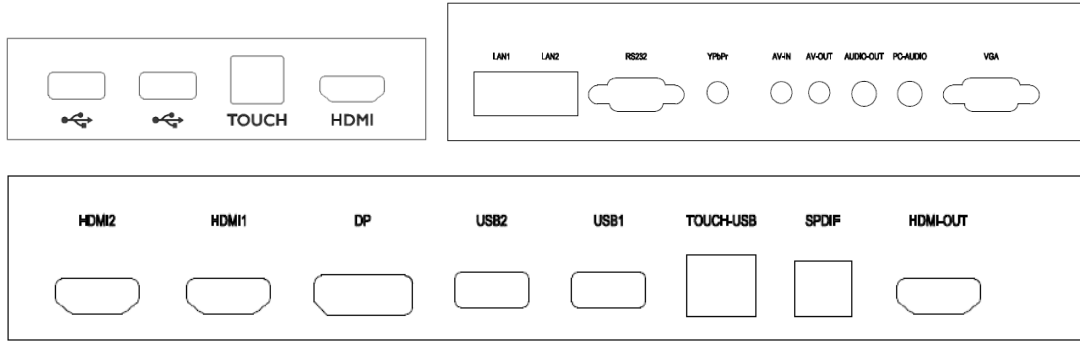

Input/output terminals