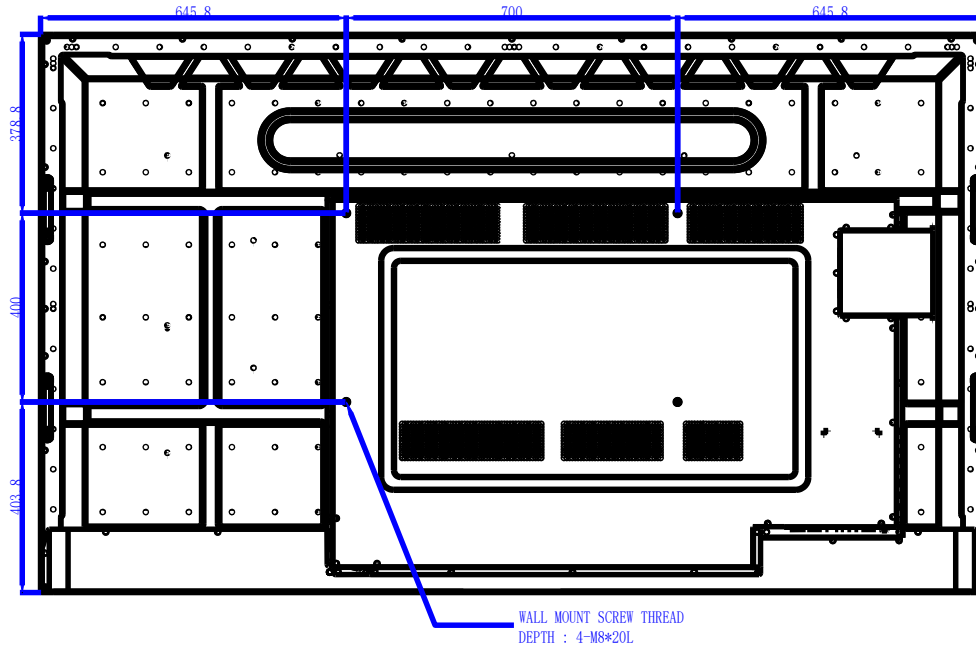

Wallmount

12.8
27.5