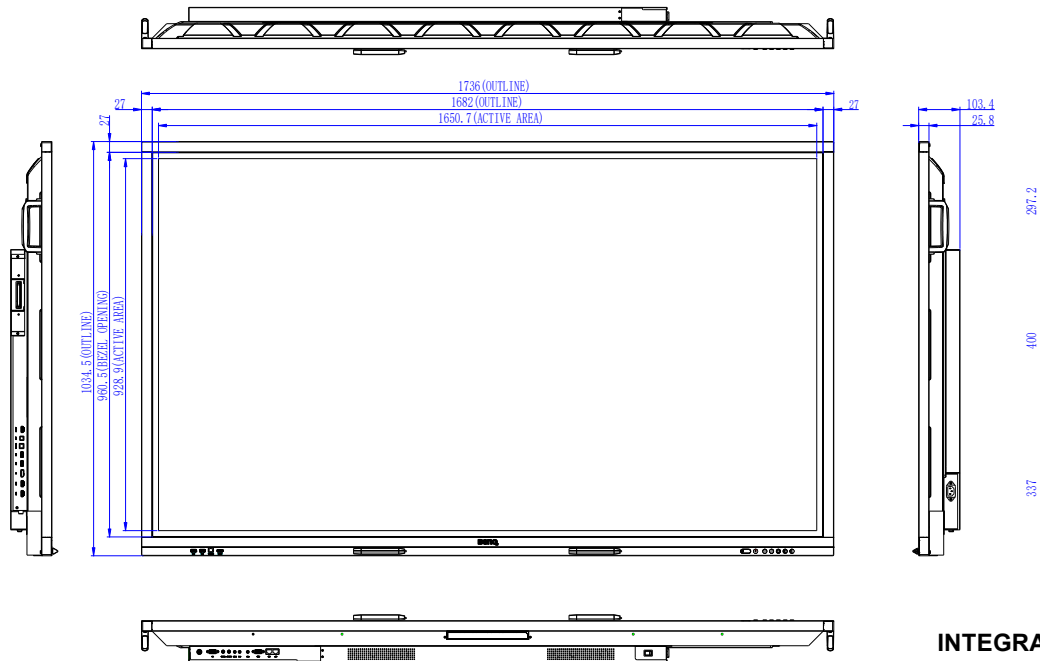

Dimension

INTEGRATE AV
Level 4
384 Eastern Valley Way
Roseville, NSW 2069

t. 800 742 748

info@integrateav.com.au
www.integrateav.com.au