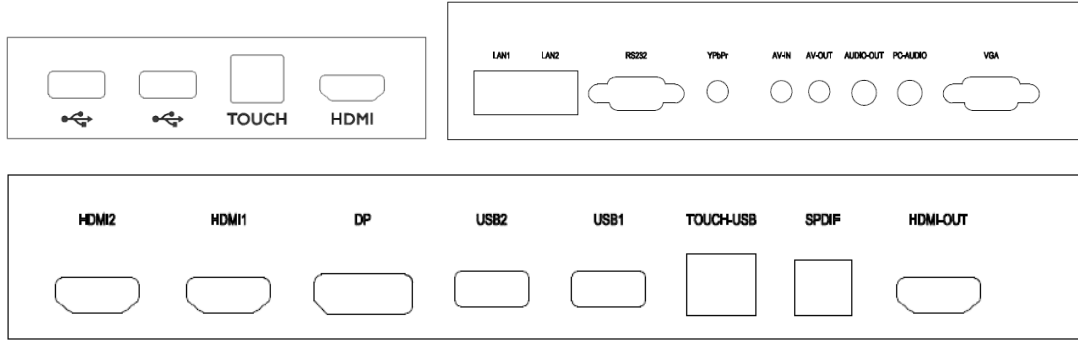

Input/output terminals