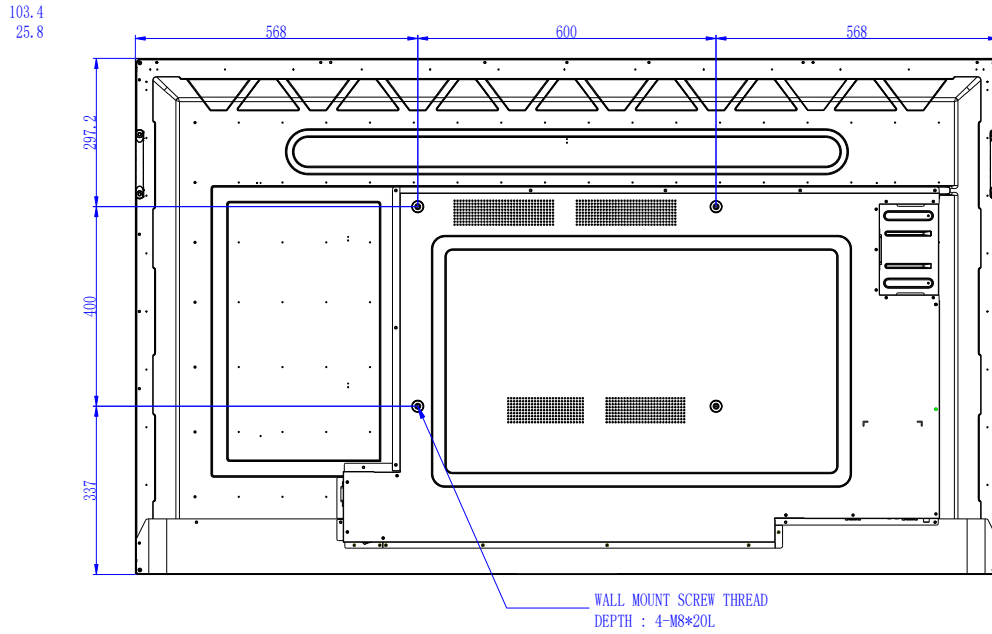

Input/output terminals

Wallmount

Dimension

INTEGRATE AV
Level 4
384 Eastern Valley Way
Roseville, NSW 2069

t. 800 742 748

info@integrateav.com.au
www.integrateav.com.au